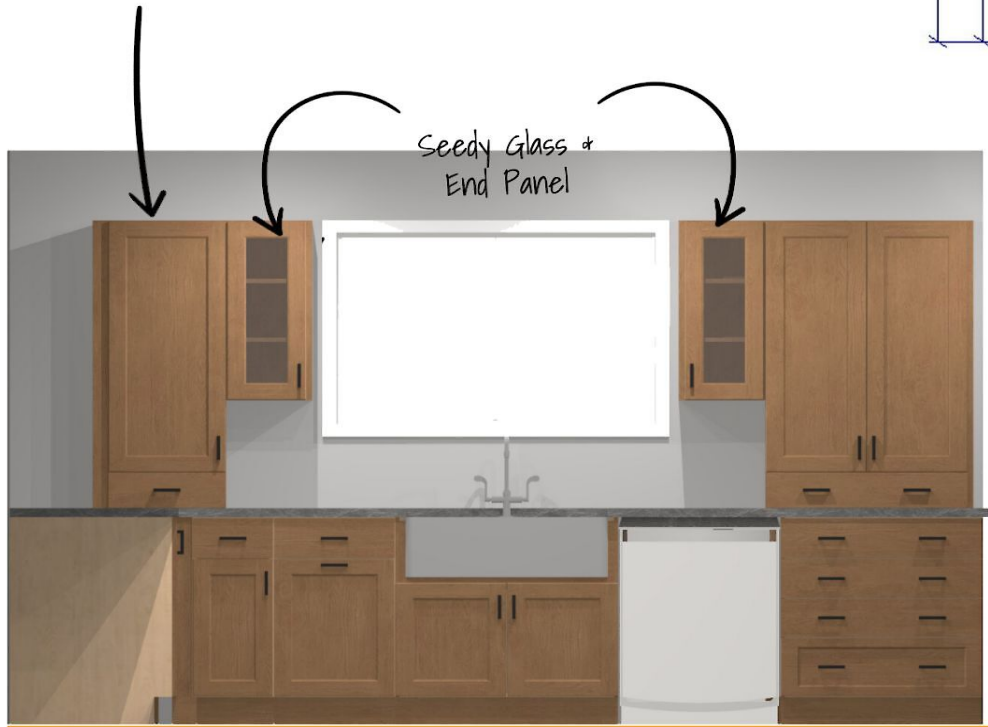

Code: 7757

Name: Shoji White

Code: SW7042

Kitchen - Floor Plan & Elevation

Kitchen - Floor Plan

Elite Blind Corner

Kitchen - Fridge Wall Elevation

We needed to change cabinet size from 18" to 17 1/2" to add in 2 filler strips to allow the doors to open in the corner.

Tray Pull out Waist Basket

Kitchen - Sink Wall Elevation

Pull Down Faucet

Soap Dispenser

18" Sink

Sink Light
-Purchased by Client

Backsplash Tile
- Full Height to bottom of shelves + Cabinets

Grout