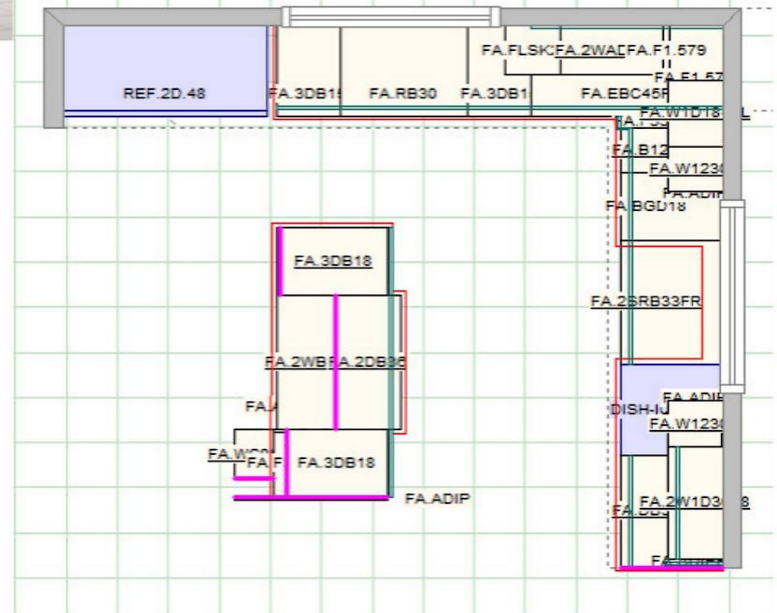

Code: 7757

Name: Shoji White

Code: SW7042

Kitchen - Floor Plan & Elevation

Kitchen - Floor Plan

Elite Blind Corner

Kitchen - Fridge Wall Elevation

We needed to change cabinet size from 18" to 17 1/2" to add in 2 filler strips to allow the doors to open in the corner.