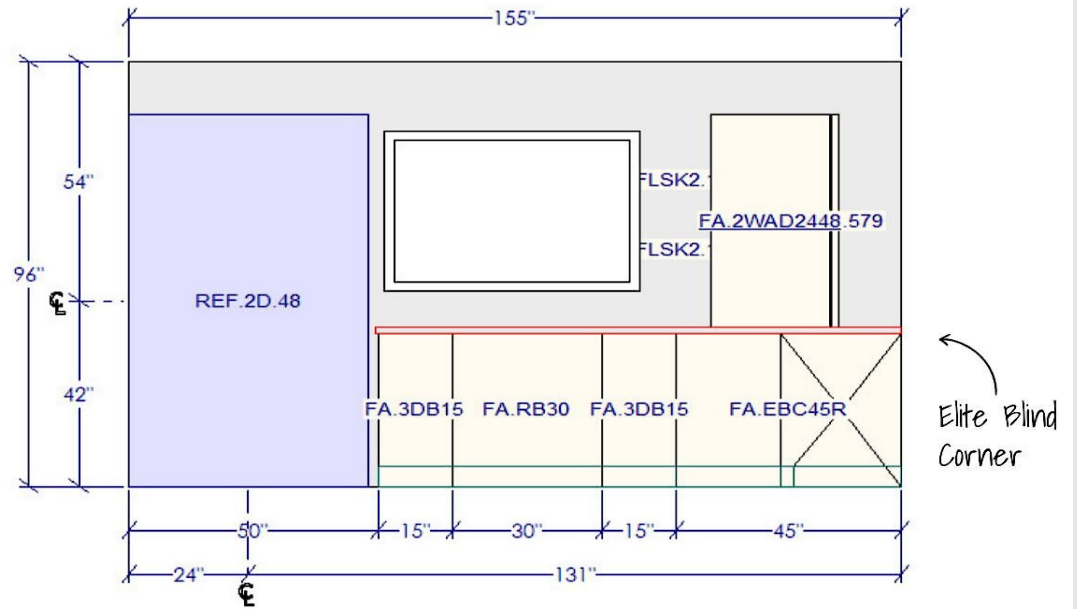

Code: 7757

Name: Shoji White

Code: SW7042

Kitchen - Floor Plan & Elevation

Kitchen - Floor Plan

Elite Blind Corner

Kitchen - Fridge Wall Elevation

We needed to change cabinet size from 18" to 17 1/2" to add in 2 filler strips to allow the doors to open in the corner.

Tray Pull out Waist Basket

Kitchen - Sink Wall Elevation

Pull Down Faucet

Soap Dispenser

18" Sink

Sink Light
-Purchased by Client

Backsplash Tile
- Full Height to bottom of shelves + Cabinets

Grout