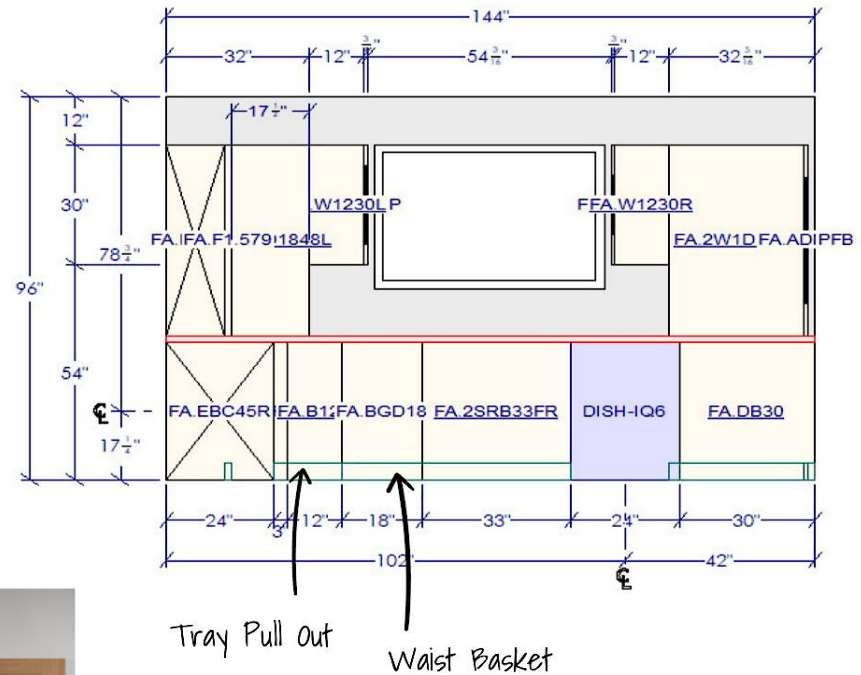

Code: 7757

Name: Shoji White

Code: SW7042

Kitchen - Floor Plan & Elevation

Kitchen - Floor Plan

Elite Blind Corner

Kitchen - Fridge Wall Elevation

We needed to change cabinet size from 18" to 17 1/2" to add in 2 filler strips to allow the doors to open in the corner.

Tray Pull out Waist Basket

Kitchen - Sink Wall Elevation

Pull Down Faucet

Soap Dispenser

18" Sink

Sink Light
-Purchased by Client

Backsplash Tile
- Full Height to bottom of shelves + Cabinets

Grout