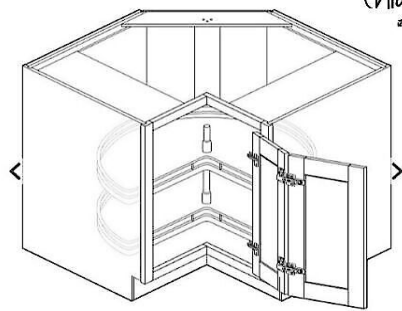

Brass construction.

For sink installations with 3-1/2" (89 mm) or 4" (102 mm) outlet.

Removable basket strainer with open/close stopper.

Tailpiece included.

Kohler K-8801 Specifications:

Height: 7" (top to bottom)

Tray Base

Butler's Pantry - Elevation A

Square Super Susan
(Least Expensive)

Square Super Susan with Wood
Tray
(Middle Ground)

Corner shelves
increased from
26" to 27"

*Floating Shelf-
Height to be
determined on
site with client*
*Material is
Maple Cashew*

Deluxe Square Super Susan
(high end)

Tray Base Roll out Tray Roll out Tray

Butler's Pantry - Elevation C

Upper wall Pain - Eggshell

Fandelier
- Supplied by client

Chair Rail

Lower Wainscot Wall Covering

Spiral Stair Case Surround Plaster