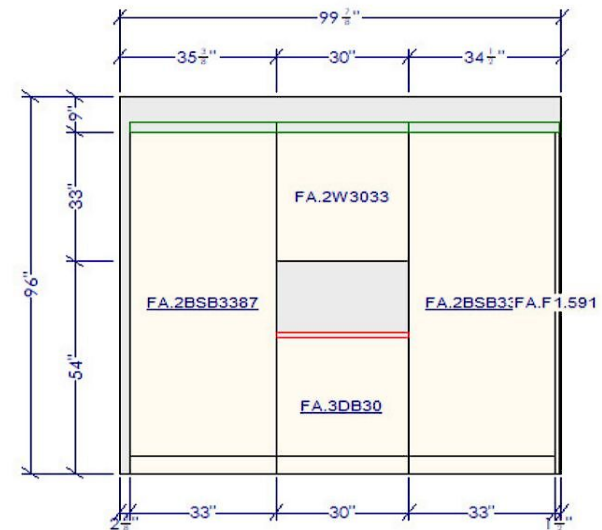

Sun Room - Materials