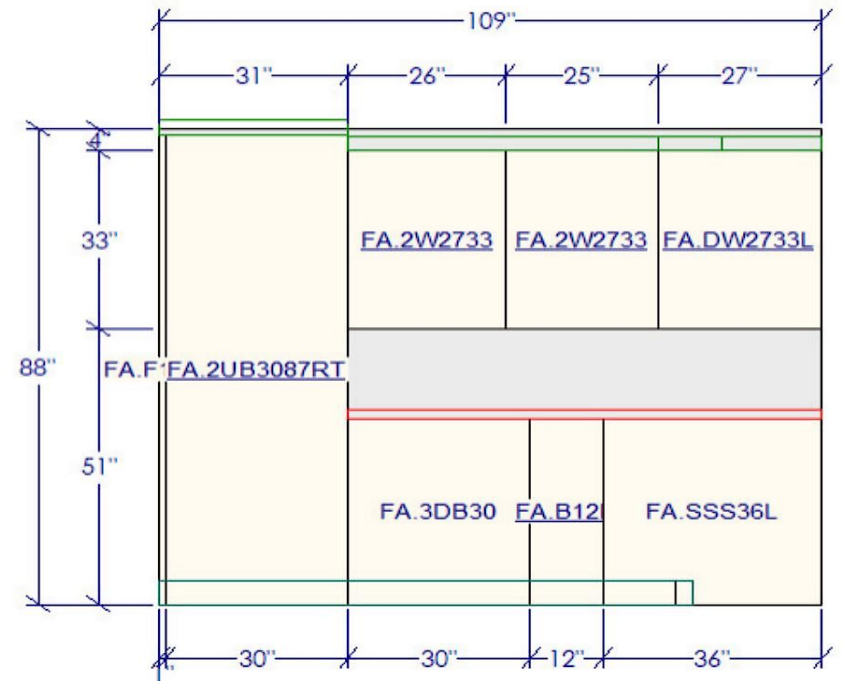

Brass construction.

For sink installations with 3-1/2" (89 mm) or 4" (102 mm) outlet.

Removable basket strainer with open/close stopper.

Tailpiece included.

Kohler K-8801 Specifications:

Height: 7" (top to bottom)

Tray Base

Butler's Pantry - Elevation A

Square Super Susan
(Least Expensive)

Square Super Susan with Wood
Tray
(Middle Ground)

Corner shelves
increased from
26" to 27"

*Floating Shelf-
Height to be
determined on
site with client*
*Material is
Maple Cashew*