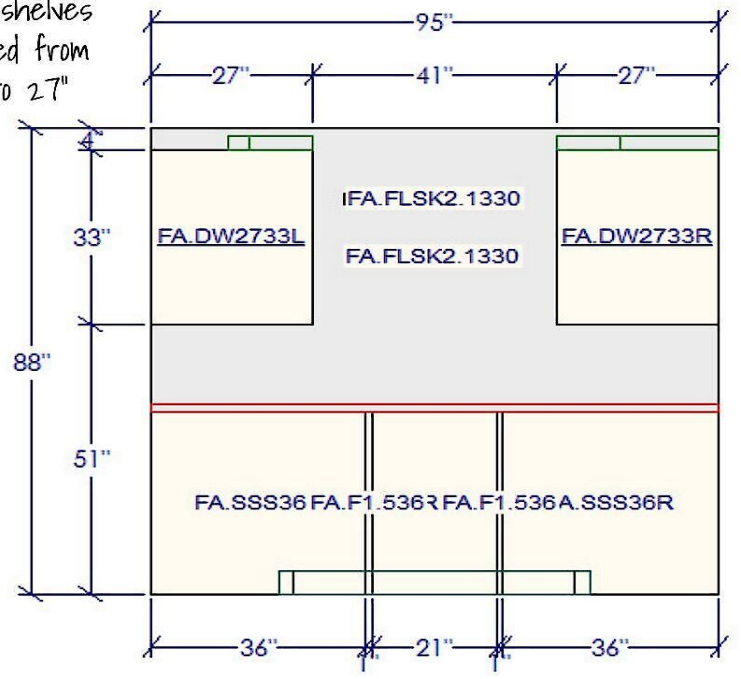

Tray Base

Butler's Pantry - Elevation A

Square Super Susan
(Least Expensive)

Square Super Susan with Wood
Tray
(Middle Ground)

Corner shelves
increased from
26" to 27"

*Floating Shelf-
Height to be
determined on
site with client*
*Material is
Maple Cashew*