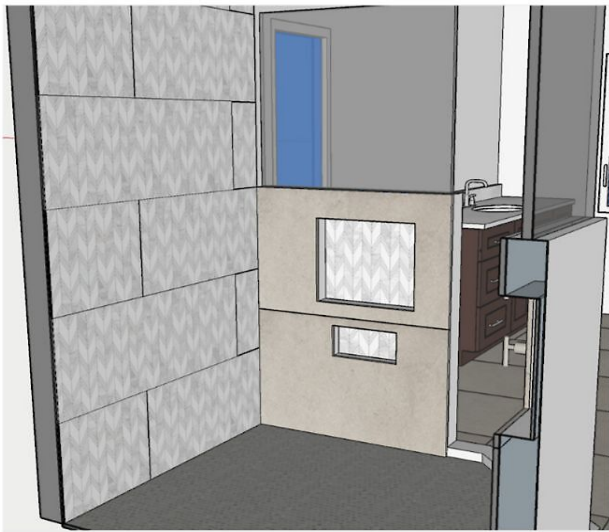

Paint to match walls

Master Bath - Perspectives