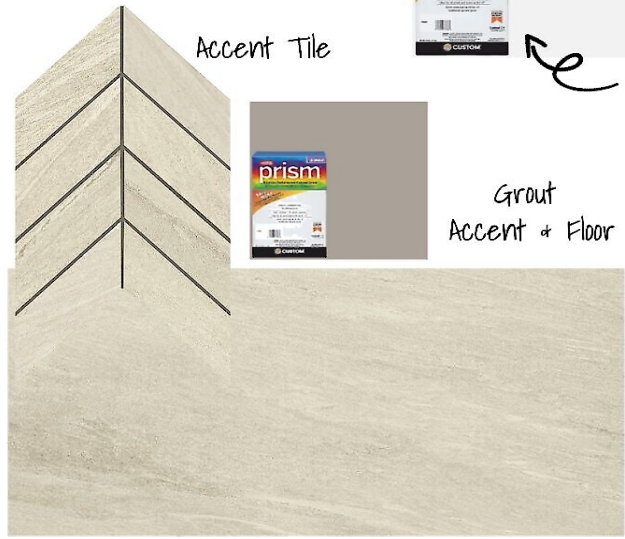

Reserved White 7056

30" Vanity

Accent Tile

Grout Accent + Floor

Floor Tile

Toilet

Tile Trim

Waste + Overflow