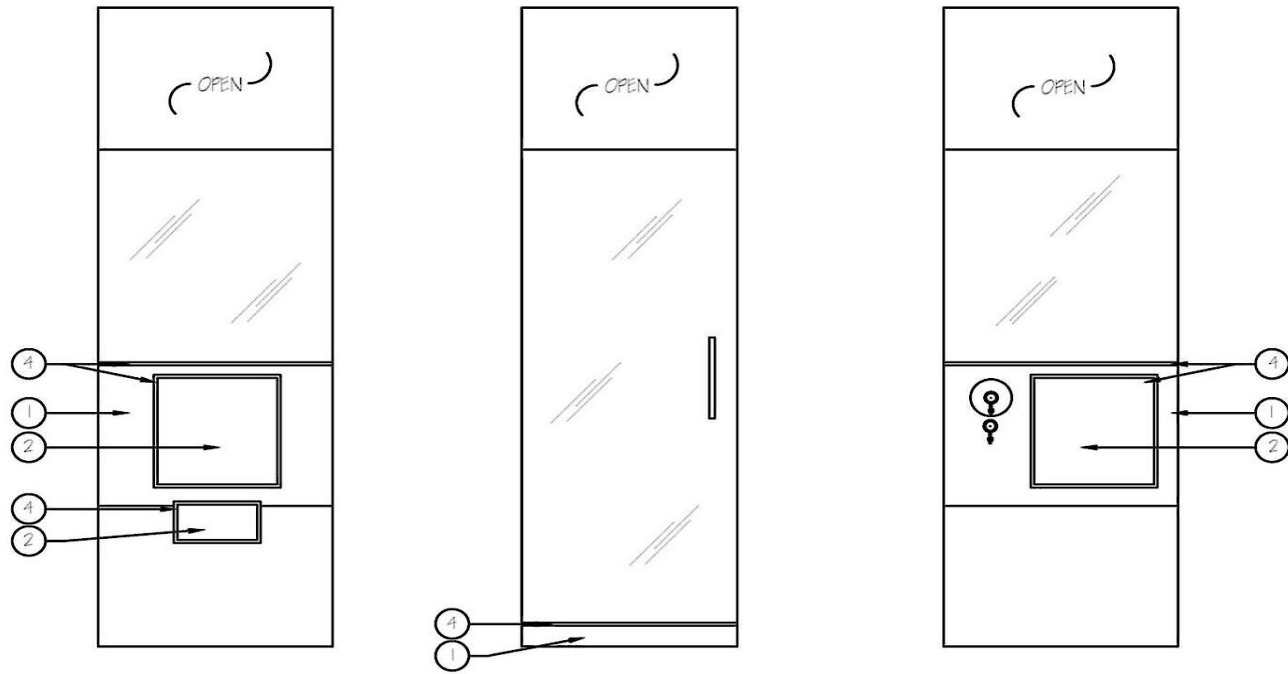

Master Bath - Elevations