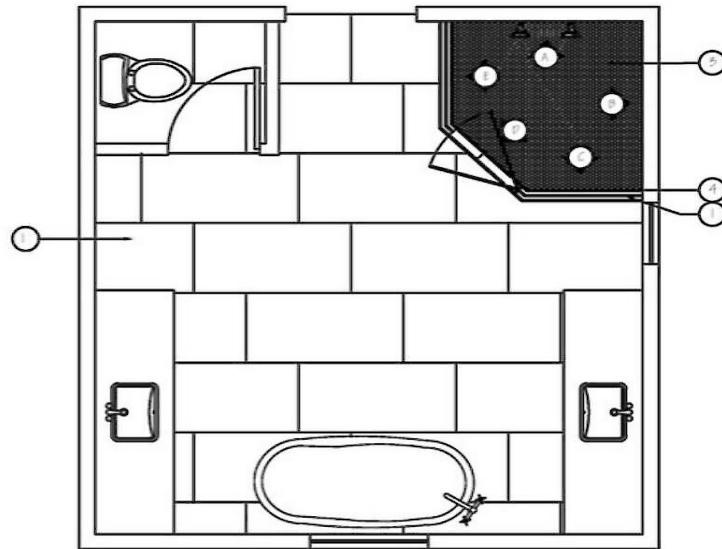

MATERIAL LEGEND:

- ① 24 X 48 - MODERN FORMATION - HEADLAND FOG (GROUT - #543 DRIFTWOOD)
- ② 16 X 47 - PERLA CHEVRON (GROUT - #546 CAPE GRAY)
- ③ FAMED - GLAMOUR PENNY ROUND (GROUT - #546 CAPE GRAY)
- ④ $\frac{5}{8}$ " JOLLY TRIM - BRUSHED NICKEL

Master Bath - Floor Plan