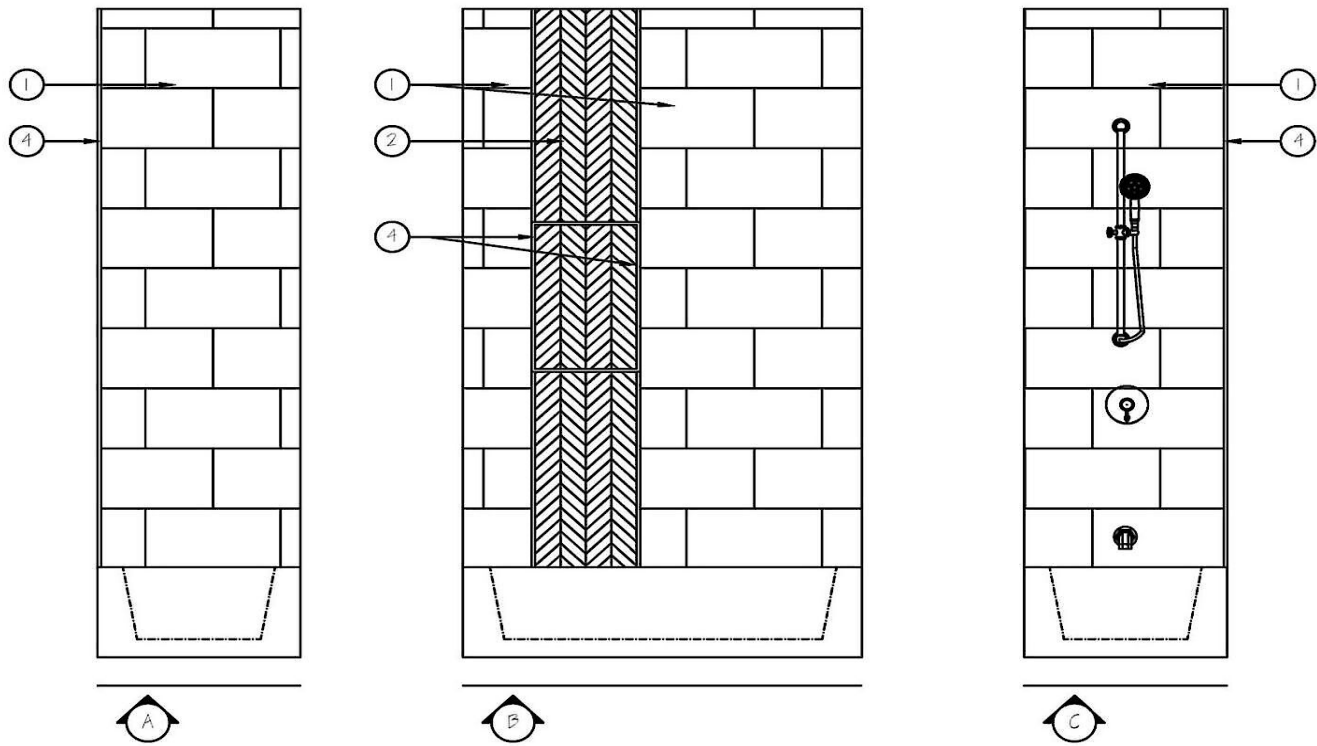

Guest Bath - Floor Plan

Guest Bath - Elevations

Guest Bath - Perspectives

Master Bath - Materials

Luxe Tile Drain

Quantity: 1.0

Dimensions: depth x 0.78 in. x width x 5 in.

Material/Finish: Stainless Steel