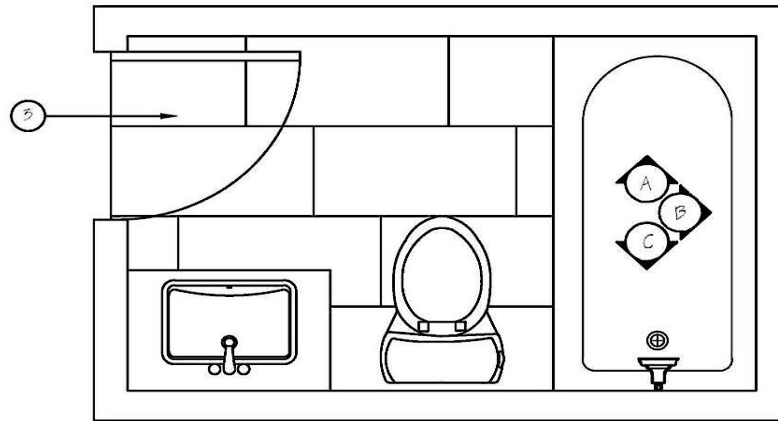

MATERIAL LEGEND:

- ① 10 X 16 - ICE WHITE SUBWAY TILE (GROUT #641 COOL WHITE)
- ② MONTESANO GREIGE CHEVRON (GROUT #543 DRIFTWOOD)
- ③ 15 X 30 MONTESANO GREIGE (GROUT #543 DRIFTWOOD)
- ④ $\frac{3}{8}$ " JOLLY TRIM - BRUSHED NICKEL