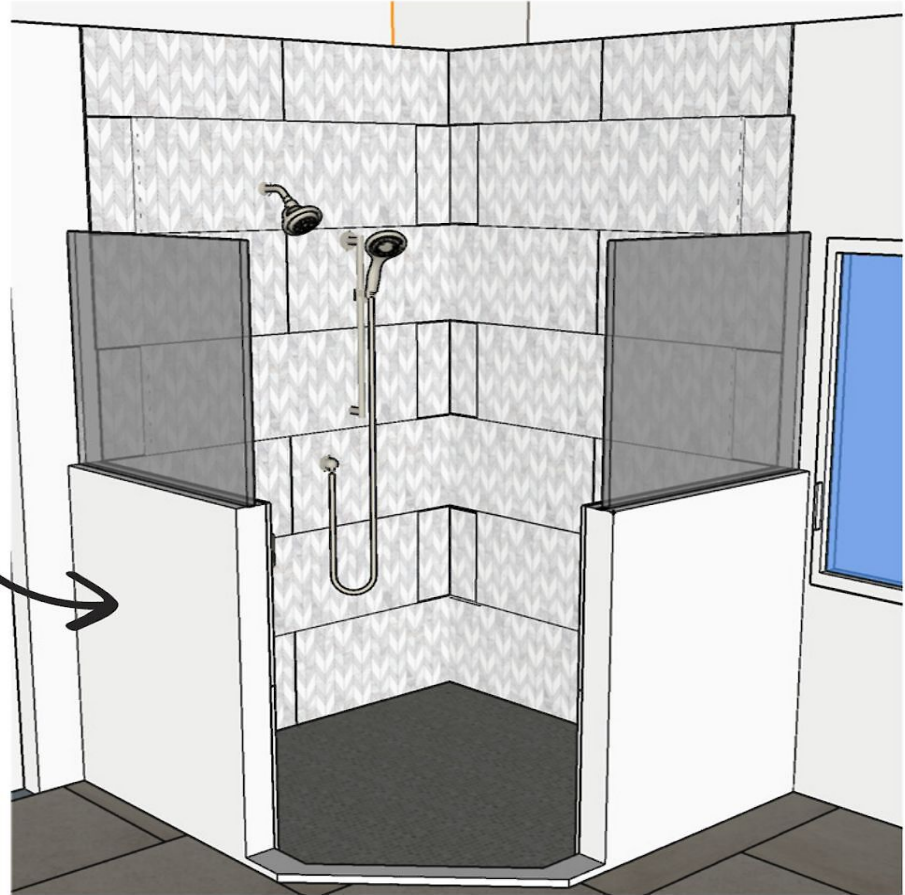

Features

- Sturdy metal frame painted
- Clear hand-blown glass in a cylindrical shape
- Can be mounted upward or downward upon preference
- Can be dimmable with a set of matching switches and bulbs (bulbs and switches are not provided).

Master Bath - Floor Plan

Master Bath - Perspective

Master Bath - Elevations

Master Bath - Elevations

Master Bath - Perspective

Paint to match walls

Master Bath - Perspectives