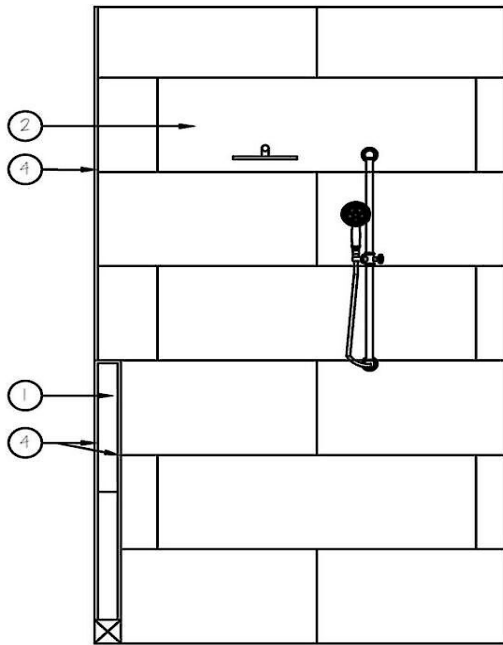

Master Bath - Perspective