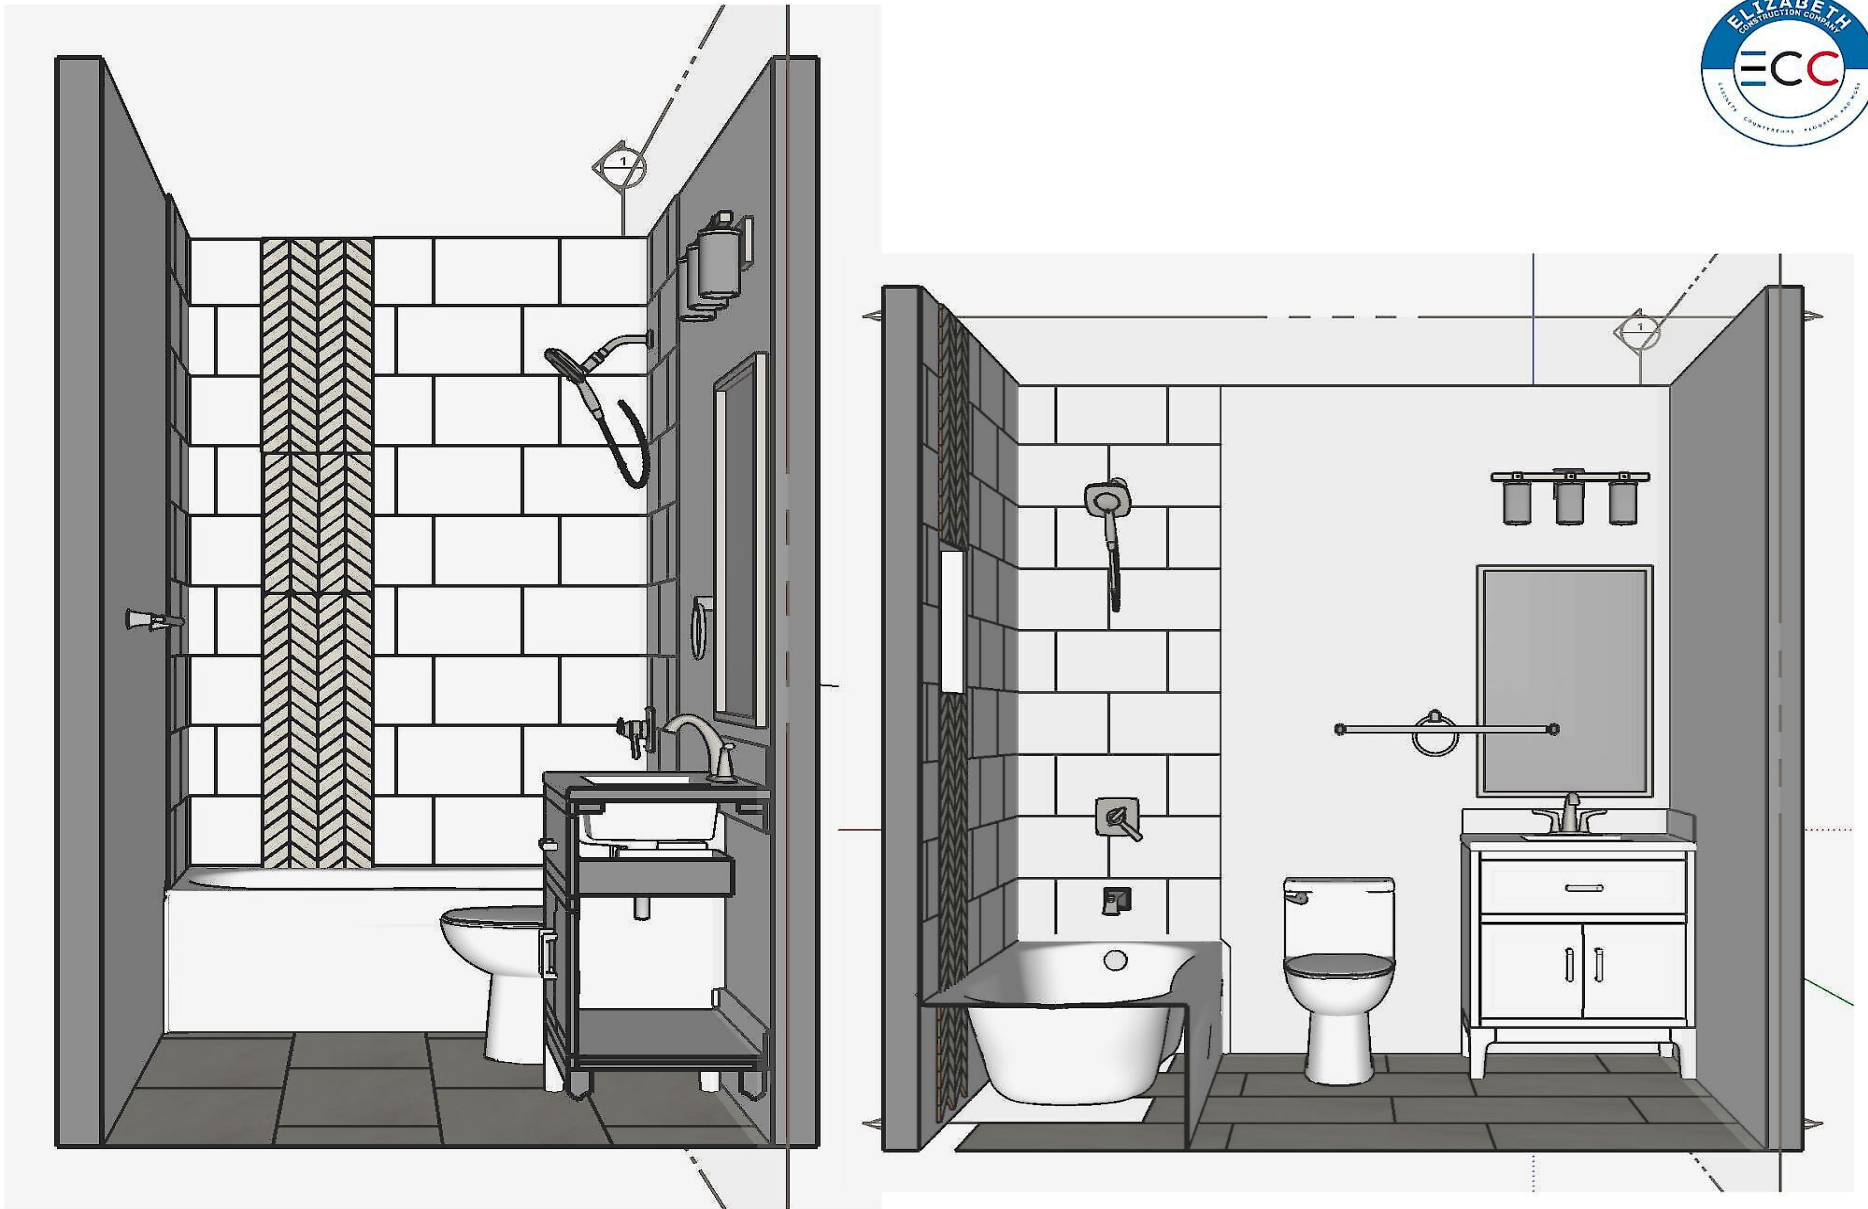

Guest Bath - Floor Plan

Guest Bath - Elevations

Guest Bath - Perspectives

Master Bath - Materials

Luxe Tile Drain

Quantity: 1.0

Dimensions: depth x 0.78 in. x width x 5 in.

Material/Finish: Stainless Steel