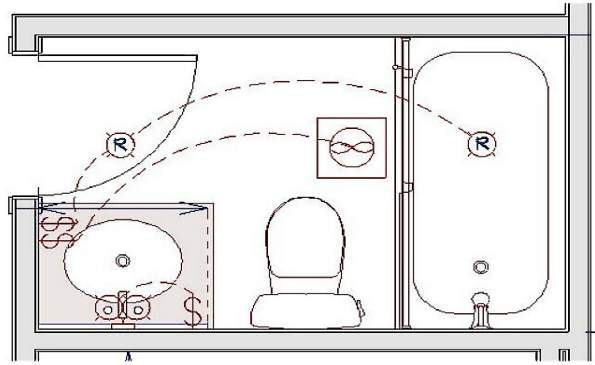

ELIZABETH KITCHEN & BATH

CABINETS - TILE - FLOORING - COUNTERTOPS - INTERIOR DESIGN

PROJECT SPECIFICATIONS

DESIGNERS: SARAH & AMANDA
PROJECT MANAGER: TERRY GALBREATH

www.eccnow.net - 720-866-7300

Loft Bath